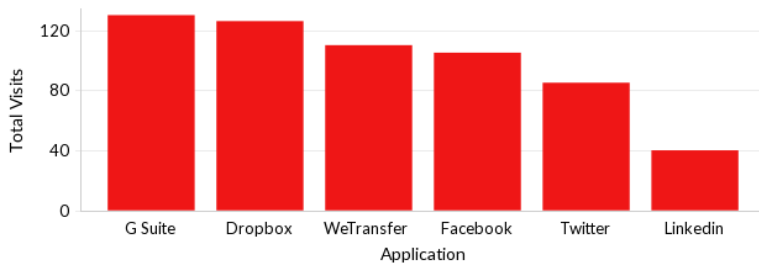

Top 10 Unapproved Apps by Activity