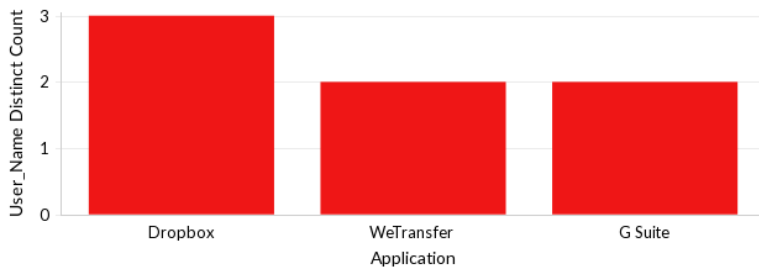

Top 10 High Risk Apps by Activity