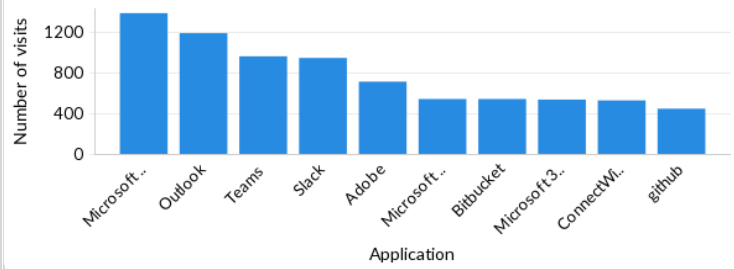

Top 10 Approved Apps by Activity